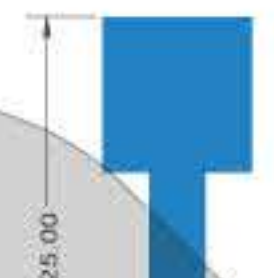

PESADONA (SERIES E)

Colored PVC

KALLOS PESADONA (KDSE) is a PVC profile offering a generous visible strip reveal of PVC enhancing the installation. These profiles offer superb resistance to principal chemical and atmospheric agents and are particularly recommended to be used as divider in between different type of finishes in zones such as food processing industries, breweries, dairies, hospitals and external applications and wet area. Its smooth and non-porous surface makes it especially difficult for the adhesion and survival of bacteria and/or other microorganisms.

KDSE-10-W

KDSE-15-W

KDSE-20-W

KDSE-25-W

KDSE-30-W

Colored PVC

DIVIDING STRIP (W from 5 to 12) AND (H from 10 to 30)
Size can be customized *

ARTICLE	H (mm)	W (mm)	L (m)
KDSE-XX-H-W	10,15,20,25,30	05,06,08,10,12	25 MTR/ROLL

When ordering specify the color, for example: KDSE-XX-10-30 - The XX Stand as the color of strip which can be select from below color chart.

Laying instructions

- 1 Select the profile according to the desired height and visible surface.
- 2 Apply the tiles adhesive onto the area of application.
- 3 Lay the KDSE profile.
- 4 Continue laying the profiles by aligning the profile flush with the finish.