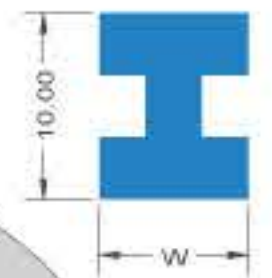

PESADONA (SERIES E)

Colored PVC

KALLOS PESADONA (KDSE) is a PVC profile offering a generous visible strip reveal of PVC enhancing the installation. These profiles offer superb resistance to principal chemical and atmospheric agents and are particularly recommended to be used as divider in between different type of finishes in zones such as food processing industries, breweries, dairies, hospitals and external applications and wet area. Its smooth and non-porous surface makes it especially difficult for the adhesion and survival of bacteria and/or other microorganisms.

KDSE-10-W

KDSE-15-W

KDSE-20-W

KDSE-25-W

KDSE-30-W

Colored PVC

DIVIDING STRIP (W from 5 to 12) AND (H from 10 to 30)
Size can be customized *

ARTICLE	H (mm)	W (mm)	L (m)
KDSE-XX-H-W	10,15,20,25,30	05,06,08,10,12	25 MTR/ROLL

When ordering specify the color, for example: KDSE-XX-10-30 - The XX Stand as the color of strip which can be select from below color chart.

Laying instructions

- 1 Select the profile according to the desired height and visible surface.
- 2 Apply the tiles adhesive onto the area of application.
- 3 Lay the KDSE profile.
- 4 Continue laying the profiles by aligning the profile flush with the finish.